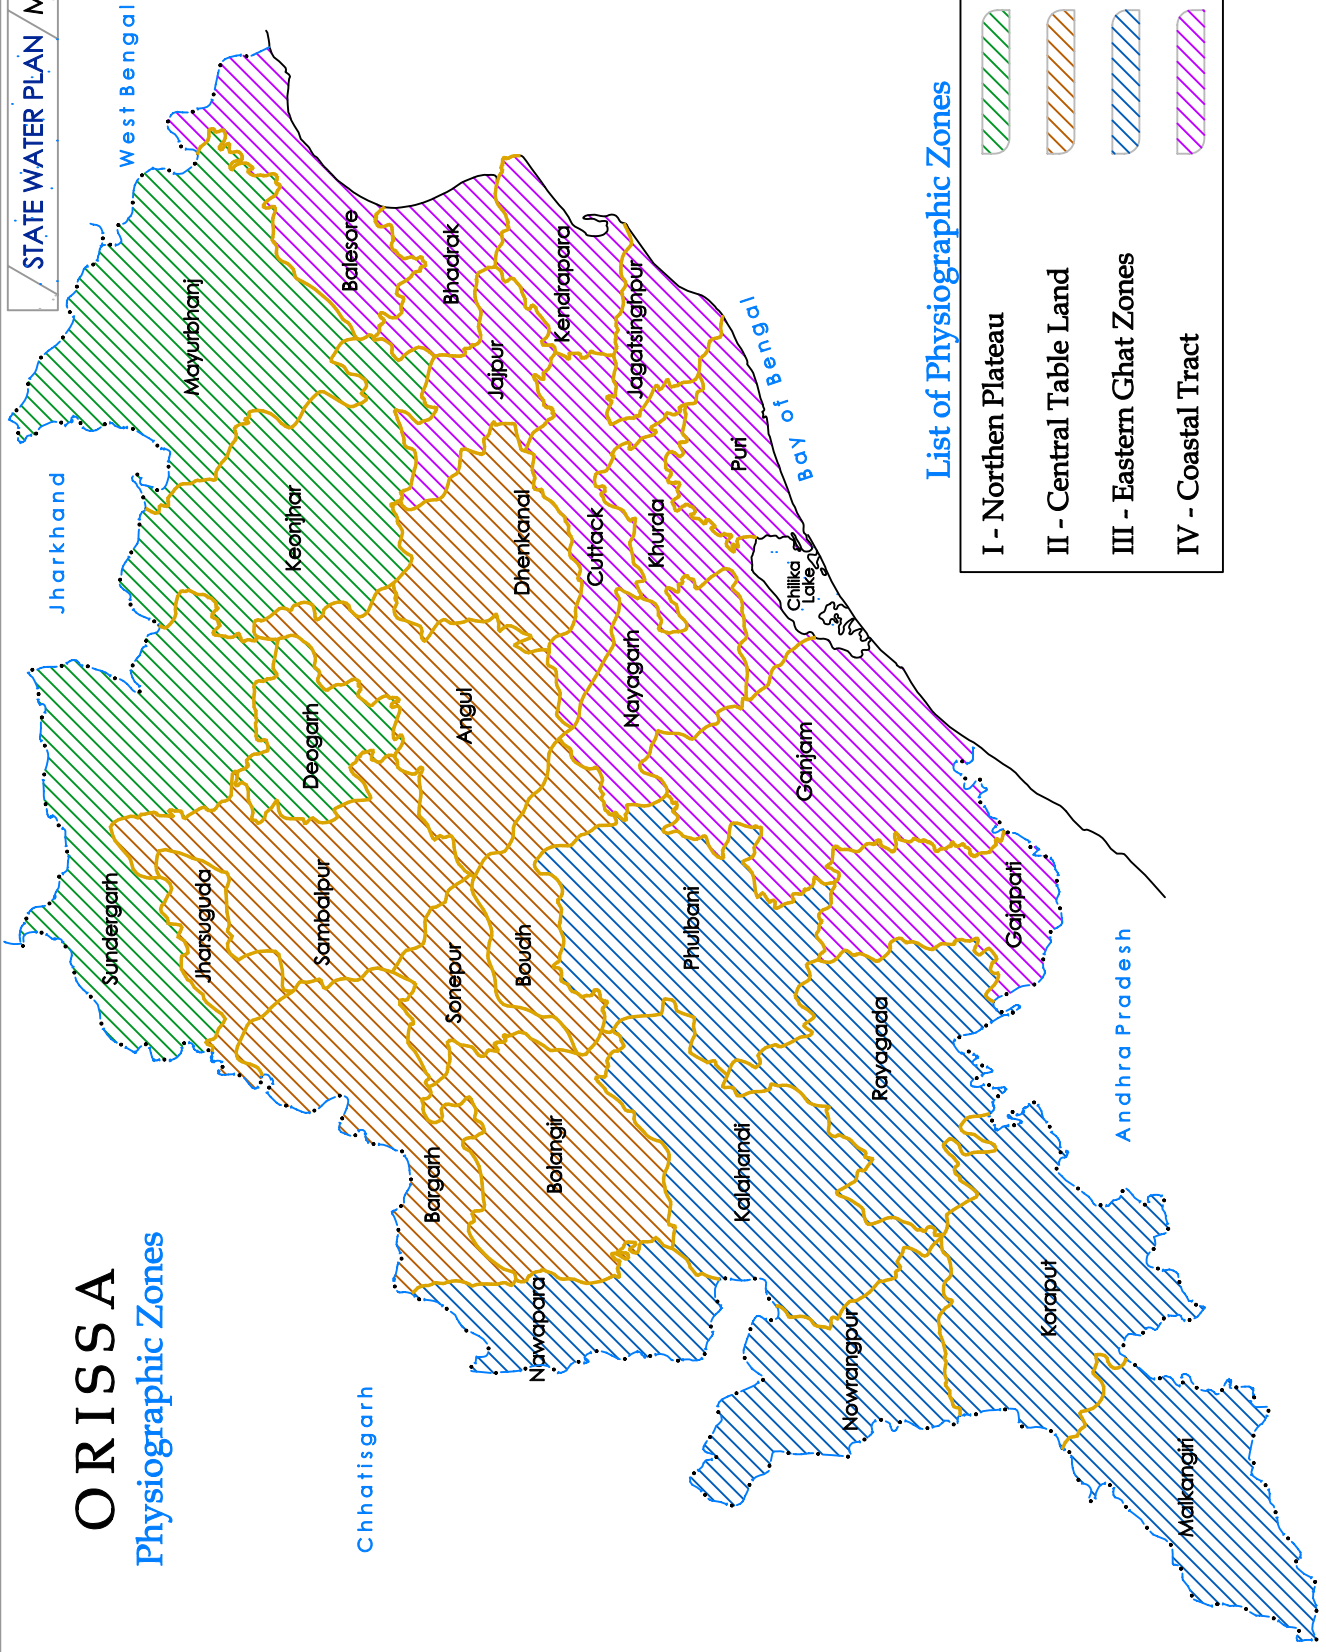

# ORISSA

## Physiographic Zones

### List of Physiographic Zones

- I - Northern Plateau
- II - Central Table Land
- III - Eastern Ghat Zones
- IV - Coastal Tract