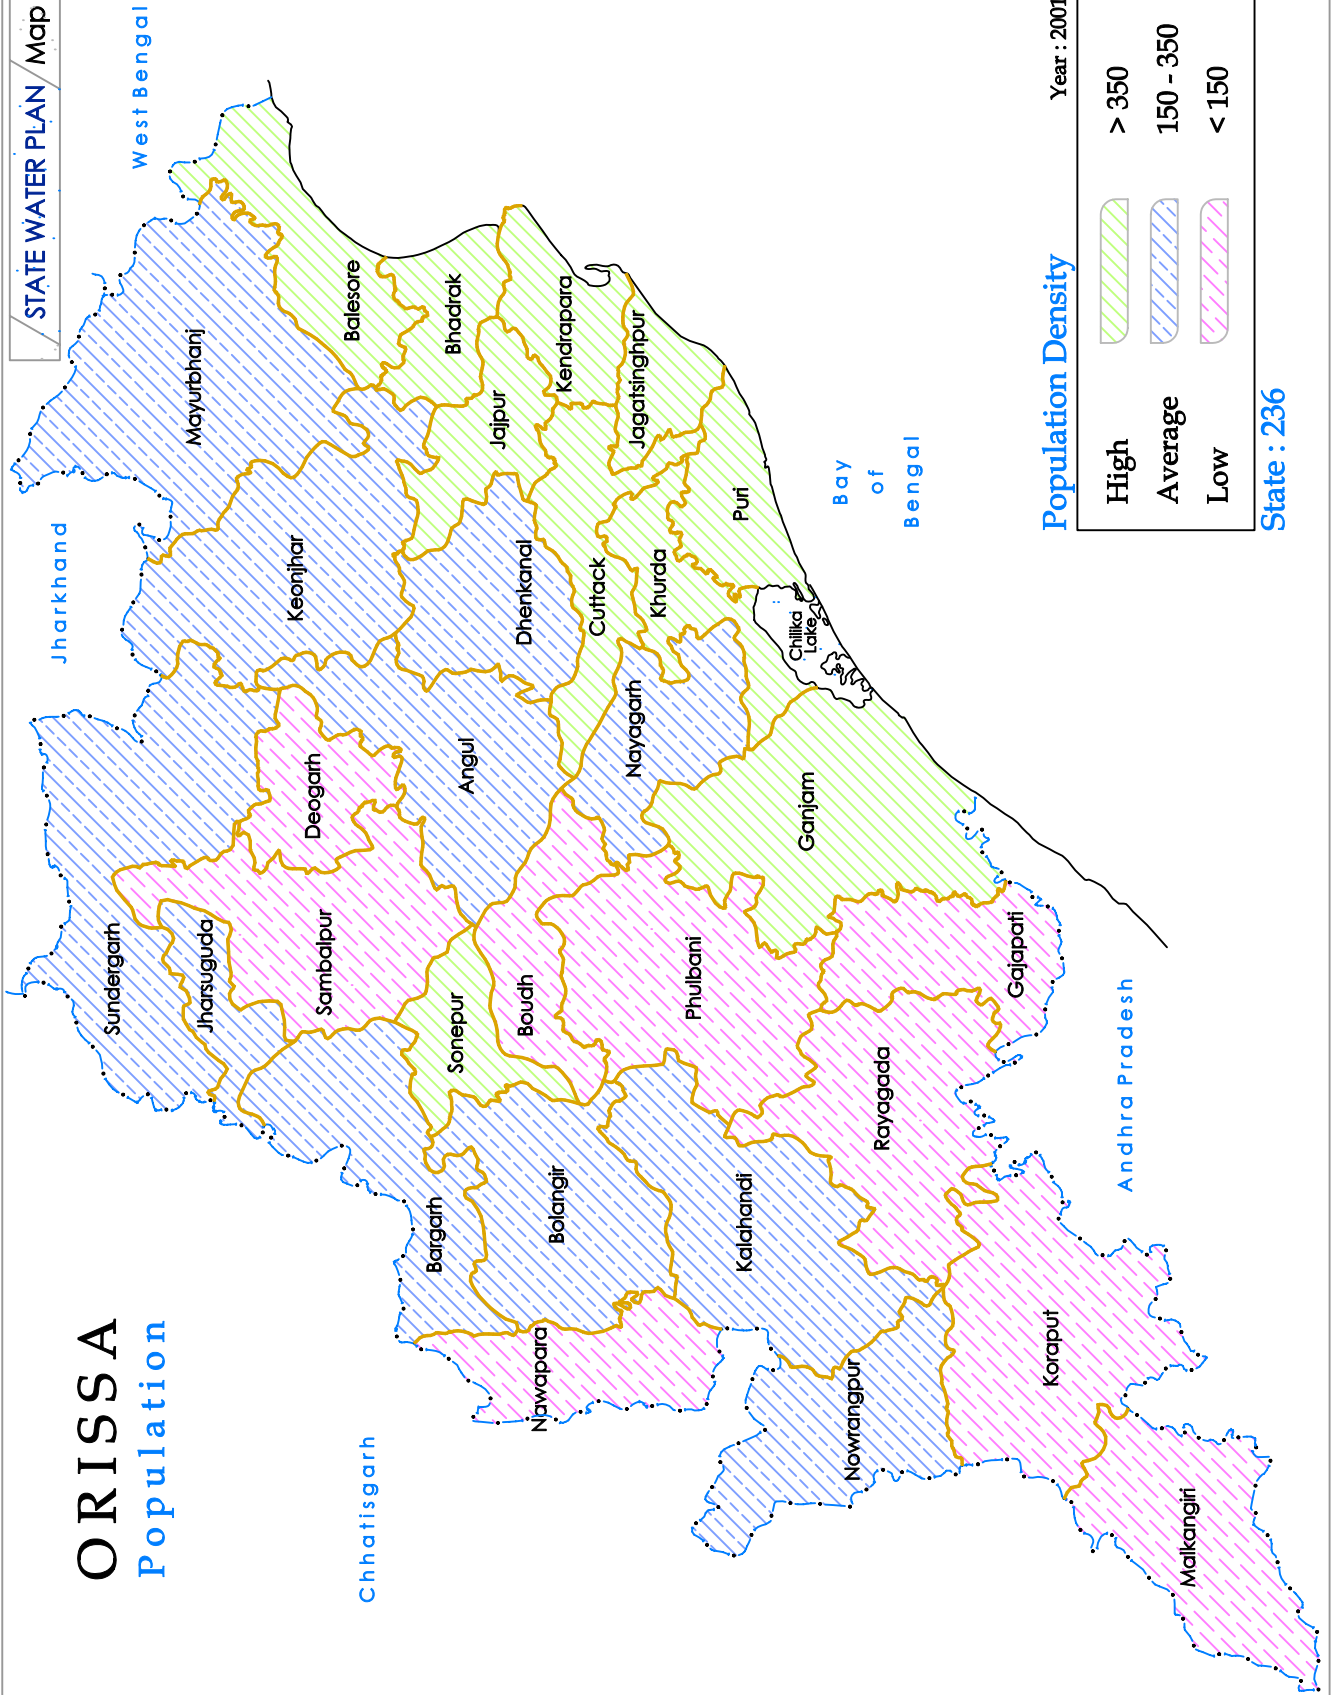

ORISSA Population

Population Density Year : 2001

High	> 350
Average	150 - 350
Low	< 150

State : 236