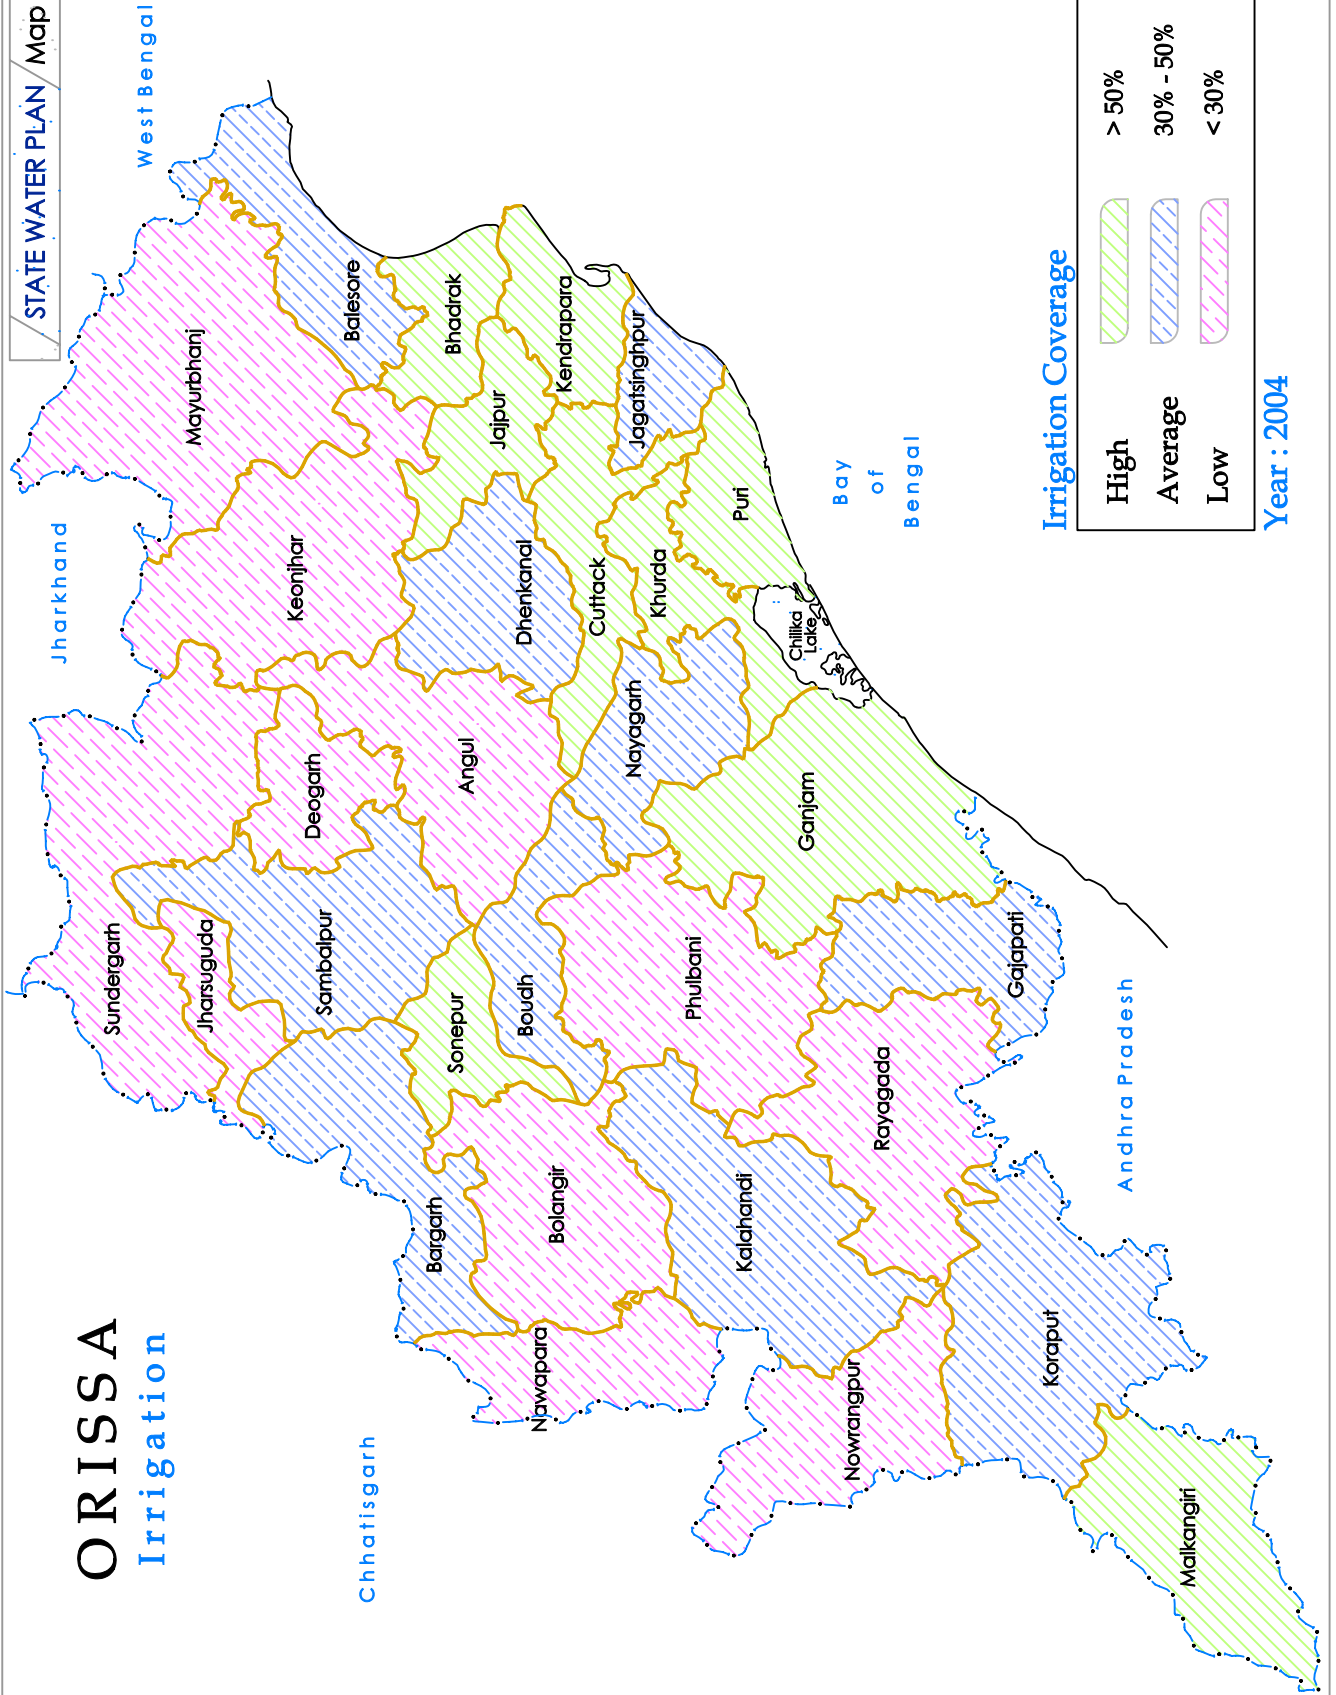

ORISSA

Irrigation

Irrigation Coverage

	> 50%
	30% - 50%
	< 30%

Year : 2004