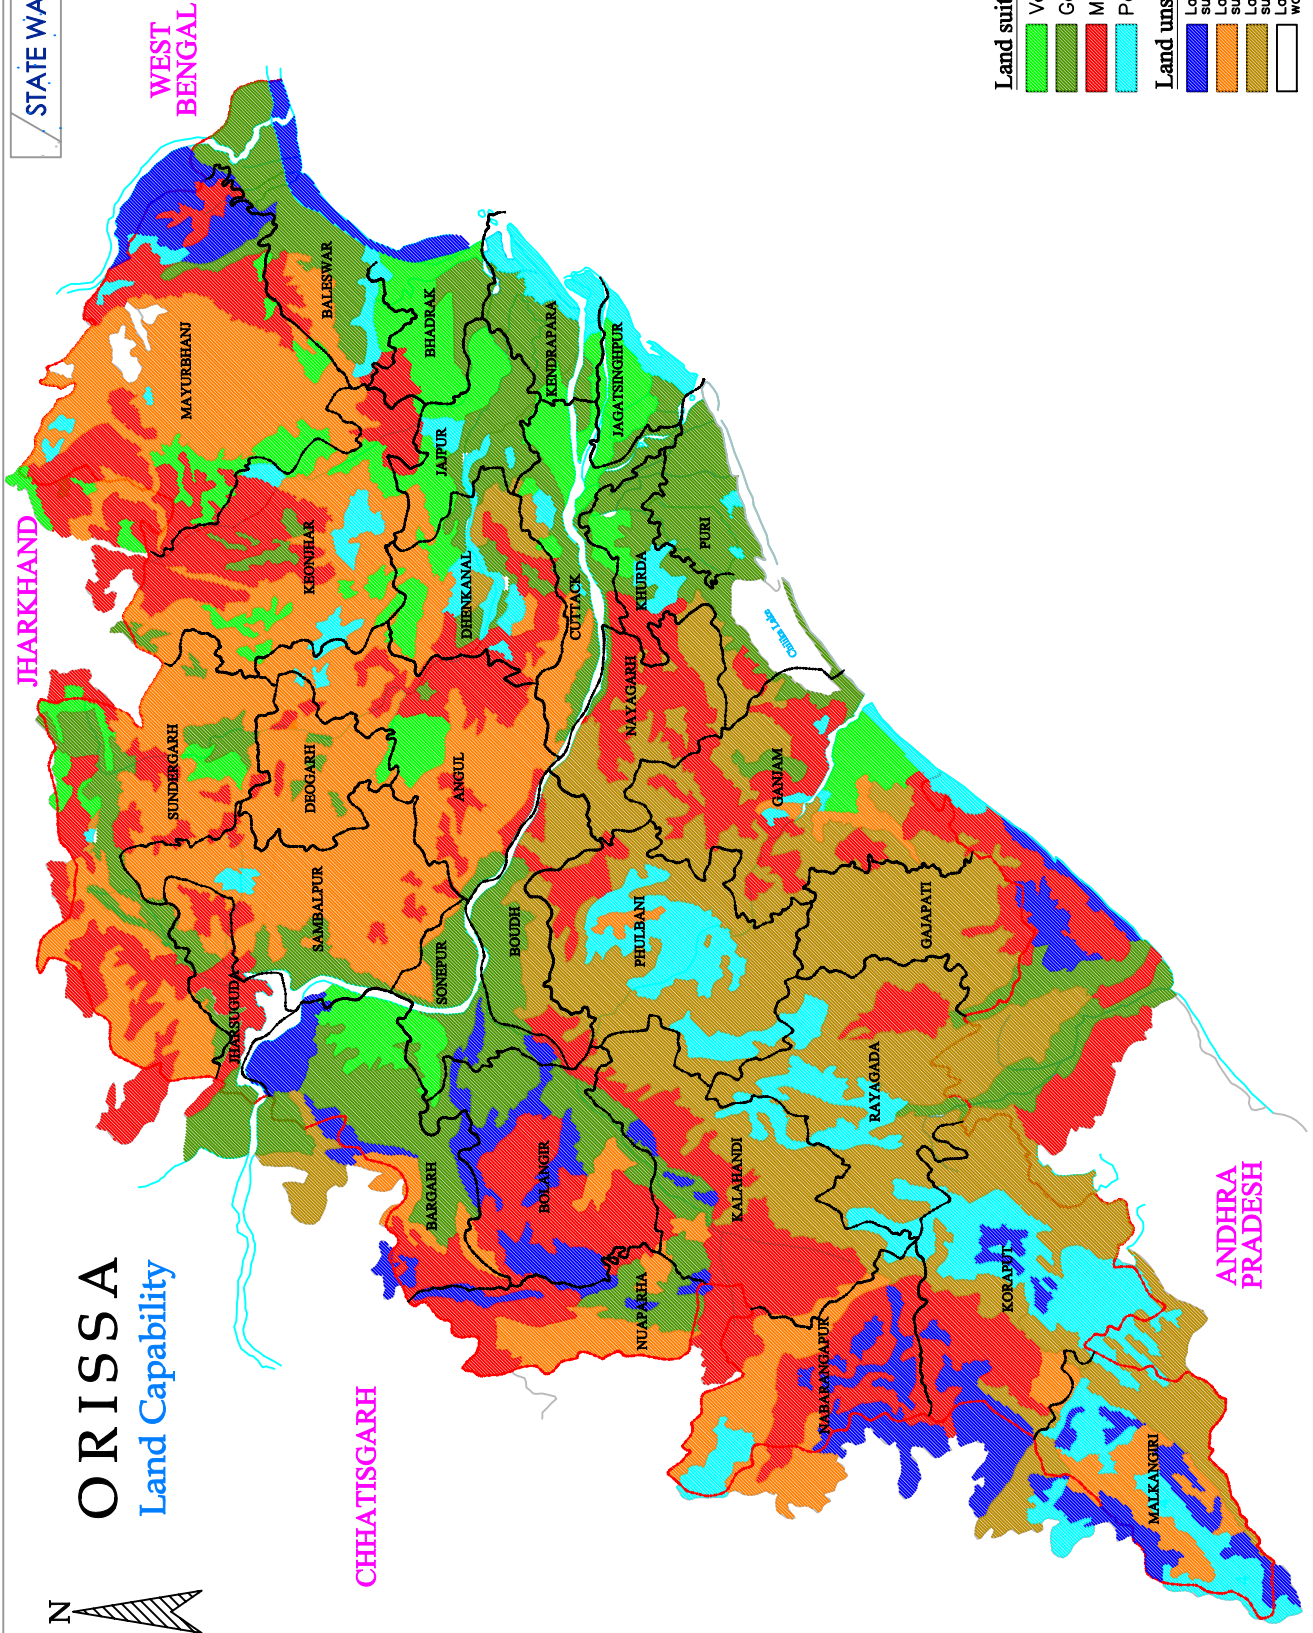

ORISSA

Land Capability

Land suitable for cultivation

- Very good land
- Good land
- Moderately good land
- Poor land

Land unsuitable for cultivation

- Land with some limitations suitable for forestry & grazing
- Land with severe limitations suitable for forestry & grazing
- Land with very severe limitations suitable for forestry, grazing or suitable for wildlife
- Watershed management etc.

WEST BENGAL

JHARKHAND

CHHATISGARH

ANDHRA PRADESH